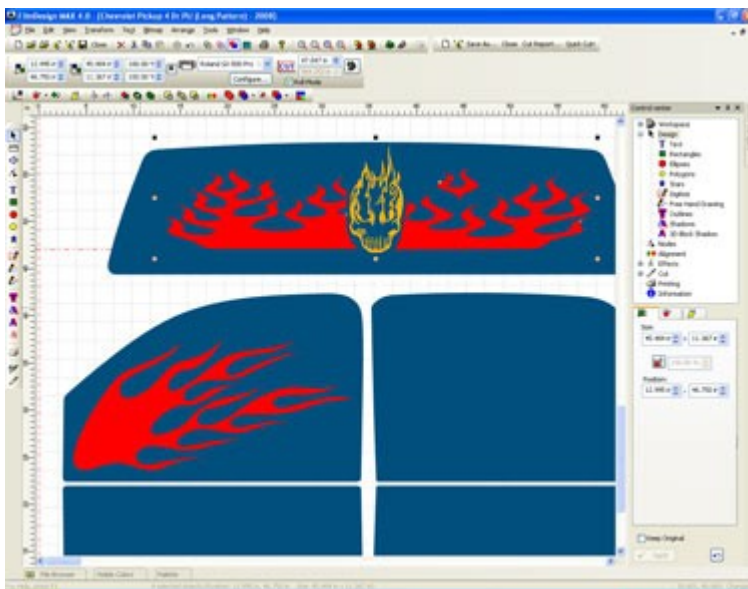

Powerful Design Capability

The software makes it possible to add designs, logos and text to window film patterns. With several unique editing tools, this powerful design software can even create signs, banners and decals. It imports both AI and EPS files and can save changes directly to a local computer.